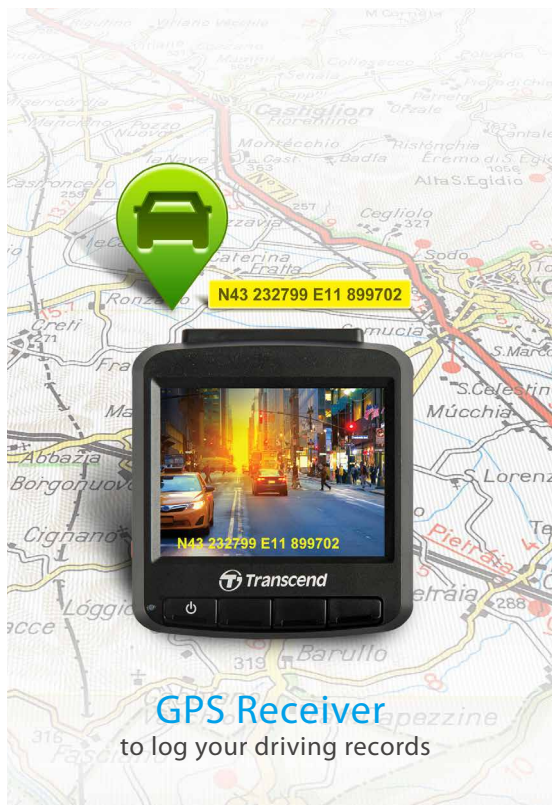

Drive Safely with DrivePro™ 220

Car Video Recorder | DrivePro™ 220

Day or night, Transcend's DrivePro 220 Car Video Recorder is your most trustworthy eyewitness on the road. The recorder's built-in battery, emergency recording, F1.8 aperture lens, snapshot feature and bright 2.4" color LCD screen all ensure excellent user-experience. In addition, with useful features including GPS receiver, Lane Departure Warning System, Forward Collision Warning System, Speed Alarm and Parking Mode, the DrivePro 220 offers the optimum driving safety.

Forward Collision Warning System (FCWS)
to keep a safe distance

Parking Mode to safeguard
your vehicle when you're not there

- Lane Departure Warning System (LDWS) to prevent potential incidents
- Speed alarm to remind you of the speed limit
- Built-in battery to ensure uninterrupted recording
- F1.8 aperture and 130° viewing angle for clear and smooth 1080P recordings
- Bright 2.4-inch color LCD screen for live view and video playback
- Wi-Fi connectivity and exclusive DrivePro App

DrivePro™ 220 Ordering Information

TS16GDP220A Adhesive Mount
TS16GDP220M Suction Mount

Includes a 16GB High Endurance memory card

Dimensions	70.2mm x 63.1mm x 34.5mm
Weight	90g
Display Type and Size	2.4" color LCD
Power Supply	Car Adapter Input DC12V~24V Output DC 5V $\bar{\text{=}}$ 1A
Video Formats	H.264 (MP4: up to 1920x1080 30fps)
Operating Temperature	-20°C (-4°F) ~ 65°C (149°F)
Storage Temperature	-25°C (-13°F) ~ 70°C (158°F)
Certificates	CE, FCC, BSMI, KC, NCC, MIC, RCM
Warranty	Two-year Limited