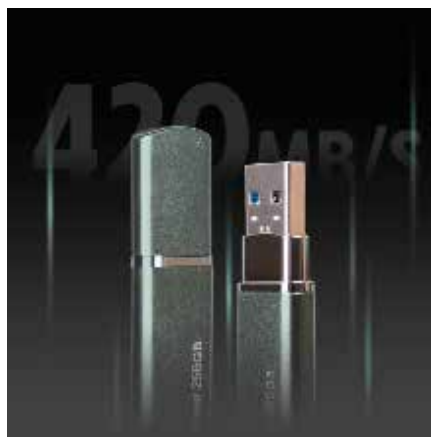

USB 3.1 Gen 1 Flash Drives **JetFlash® 910**

Introducing Transcend's high endurance, high performance JetFlash 910, a USB flash drive that is anything but ordinary. Boasting sensational read speeds of up to 420MB/s and write speeds of up to 400MB/s, the JetFlash 910 delivers top-notch performance in a sleek and portable design. Its aluminum metallic housing will safeguard your data wherever you go.

Metallic radiance

Safeguard your data with Transcend's JetFlash 910, whose aluminum metallic housing with a sandblasted finish is as sturdy as it is sleek. Highly portable doesn't mean fragile, at least not with the JetFlash 910, whose durable design offers top-notch protection of your data inside and out.

Not your usual USB flash drive

The JetFlash 910 may look like your everyday USB stick, but it has performance that goes beyond that of ordinary flash drives. With up to 420MB/s read speeds and up to 400MB/s write speeds, you can transfer 4GB to the drive in less than 15 seconds. Simply plug it in and transfer all your 4K movies and high-resolution images in a flash.

Endurance where it matters

Rigorous day-to-day use tests a regular USB's continued efficiency and durability. Whether you need to transfer a ton of graphics or HD videos on a daily basis, or whether you use your JetFlash 910 with a write-intensive application, like a dashcam - you can count on Transcend's JetFlash 910 to get things done without a hitch! These high-endurance drives have 10 times the lifespan of a regular TLC USB.