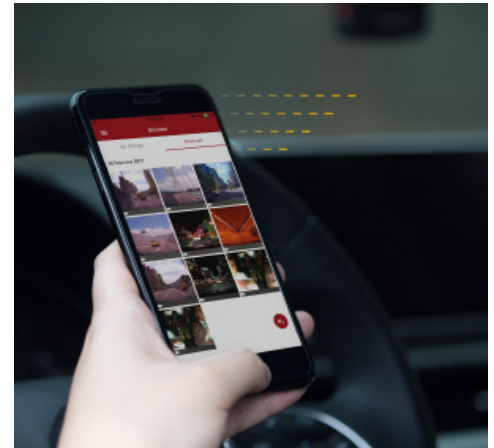

Dashcams DrivePro 250

Transcend's DrivePro 250 dashcam was designed with both style and safety in mind. The DrivePro 250 features a high-sensitivity image sensor to capture high-resolution videos with extremely fine tonal gradation even in low light. In addition, it features a GPS/GLONASS receiver, a built-in battery, a handy snapshot button, and Wi-Fi connectivity. More than just a safety device, Transcend's DrivePro 250 is a fellow traveler ready to explore more of the world with you.

High-sensitivity image sensor

The DrivePro 250 uses a high-sensitivity sensor to capture high-resolution images with superb, rich color even in low light. Supporting 1080P Full HD recording at 60fps, the DrivePro 250 offers smooth footage as well as crisp still images.

A dash camera with all the right features

Transcend's DrivePro 250 dashcam is a feature-packed, advanced dash camera with its GPS/GLONASS receiver, built-in battery, handy snapshot button, and Wi-Fi connectivity. It comes bundled with a Transcend microSD memory card built of high-quality NAND flash and tested under harsh environmental conditions.

Wi-Fi connectivity

The DrivePro 250 features Wi-Fi connectivity that works with the exclusive DrivePro App to provide real-time footage playback and download. This means ease of access to video evidence for reporting incidents to law enforcement and insurance companies without the need to pull out the memory card.