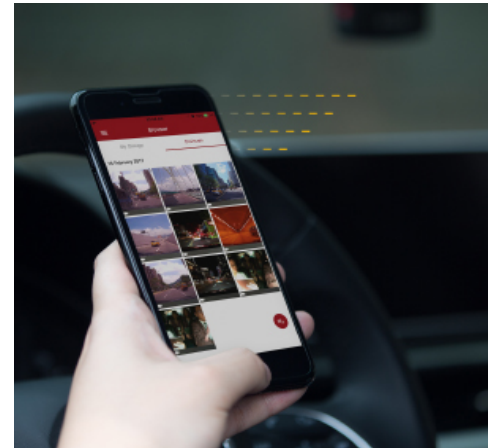

Dashcams
DrivePro 250

Transcend's DrivePro 250 dashcam was designed with both style and safety in mind. The DrivePro 250 features a STARVIS™ image sensor to capture high-resolution videos with extremely fine tonal gradation even in low light. In addition, it features a GPS/GLONASS receiver, a built-in battery, a handy snapshot button, and Wi-Fi connectivity. More than just a safety device, Transcend's DrivePro 250 is a fellow traveler ready to explore more of the world with you.

STARVIS™ high-sensitivity image sensor

The DrivePro 250 uses a STARVIS™ sensor to capture high-resolution images with superb, rich color even in low light. Supporting 1080P Full HD recording at 60fps, the DrivePro 250 offers smooth footage as well as crisp still images.

Note: STARVIS™ is a trademark of Sony Corporation.

A dash camera with all the right features

Transcend's DrivePro 250 dashcam is a feature-packed, advanced dash camera with its GPS/GLONASS receiver, built-in battery, handy snapshot button, and Wi-Fi connectivity. It comes bundled with a Transcend microSD memory card built of high-quality NAND flash and tested under harsh environmental conditions.

Wi-Fi connectivity

The DrivePro 250 features Wi-Fi connectivity that works with the exclusive DrivePro App to provide real-time footage playback and download. This means ease of access to video evidence for reporting incidents to law enforcement and insurance companies without the need to pull out the memory card.