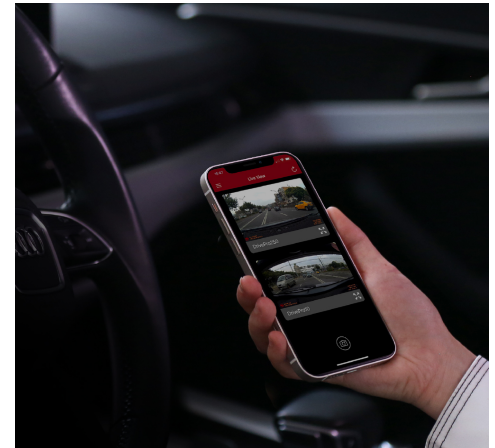

Dual Camera Dashcam DrivePro 620

The DrivePro 620 is the ultimate pair of dashcams combining Transcend's DrivePro 250 as the front camera and DrivePro 10 as the rear camera. Featuring high-sensitivity image sensors, it delivers crystal clear sharpness and night images even in low light. 1080P Full HD recording at 60fps ensures smooth image capture and clear critical shots. With built-in safety functions like a head-up display, emergency recording, and more, the DrivePro 620 is bound to protect your journey all round.

Vision in the dark

The DrivePro 620 is the ultimate in dashcam technology, pairing Transcend's DrivePro 250 as a front camera and DrivePro 10 as a rear camera. Both feature a high-sensitivity image sensor to capture high-resolution images in superb, rich color even in low light. Supporting 1080P Full HD recording at 60fps, the DrivePro 620 offers smooth footage as well as crisp still images.

Dual camera recording, double the safety.

Packed with compact front and rear cameras, the DrivePro 620 monitors both the road ahead and behind simultaneously in ultra-high resolution, which means extra security for your journey. The 140° wide-angle view makes sure no details are missed. Plenty of smart functions make every journey safer.

Wi-Fi connectivity

The DrivePro 620 features Wi-Fi connectivity to connect it to the exclusive DrivePro App for real-time footage playback and download. When Wi-Fi is activated in the front camera, the rear camera will be automatically connected to Wi-Fi as well. This means ease of access to video evidence for reporting incidents to law enforcement and insurance companies without having to remove the memory card.