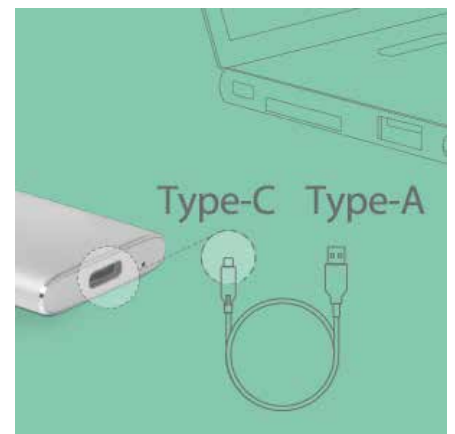

Enhanced performance with UASP

The M.2 SSD enclosure uses the USB 3.1 Gen 1 interface incorporated with UASP (USB Attached SCSI Protocol) that makes transfer speeds faster than with a sole USB 3.0 interface when used with a UASP-enabled host computer.